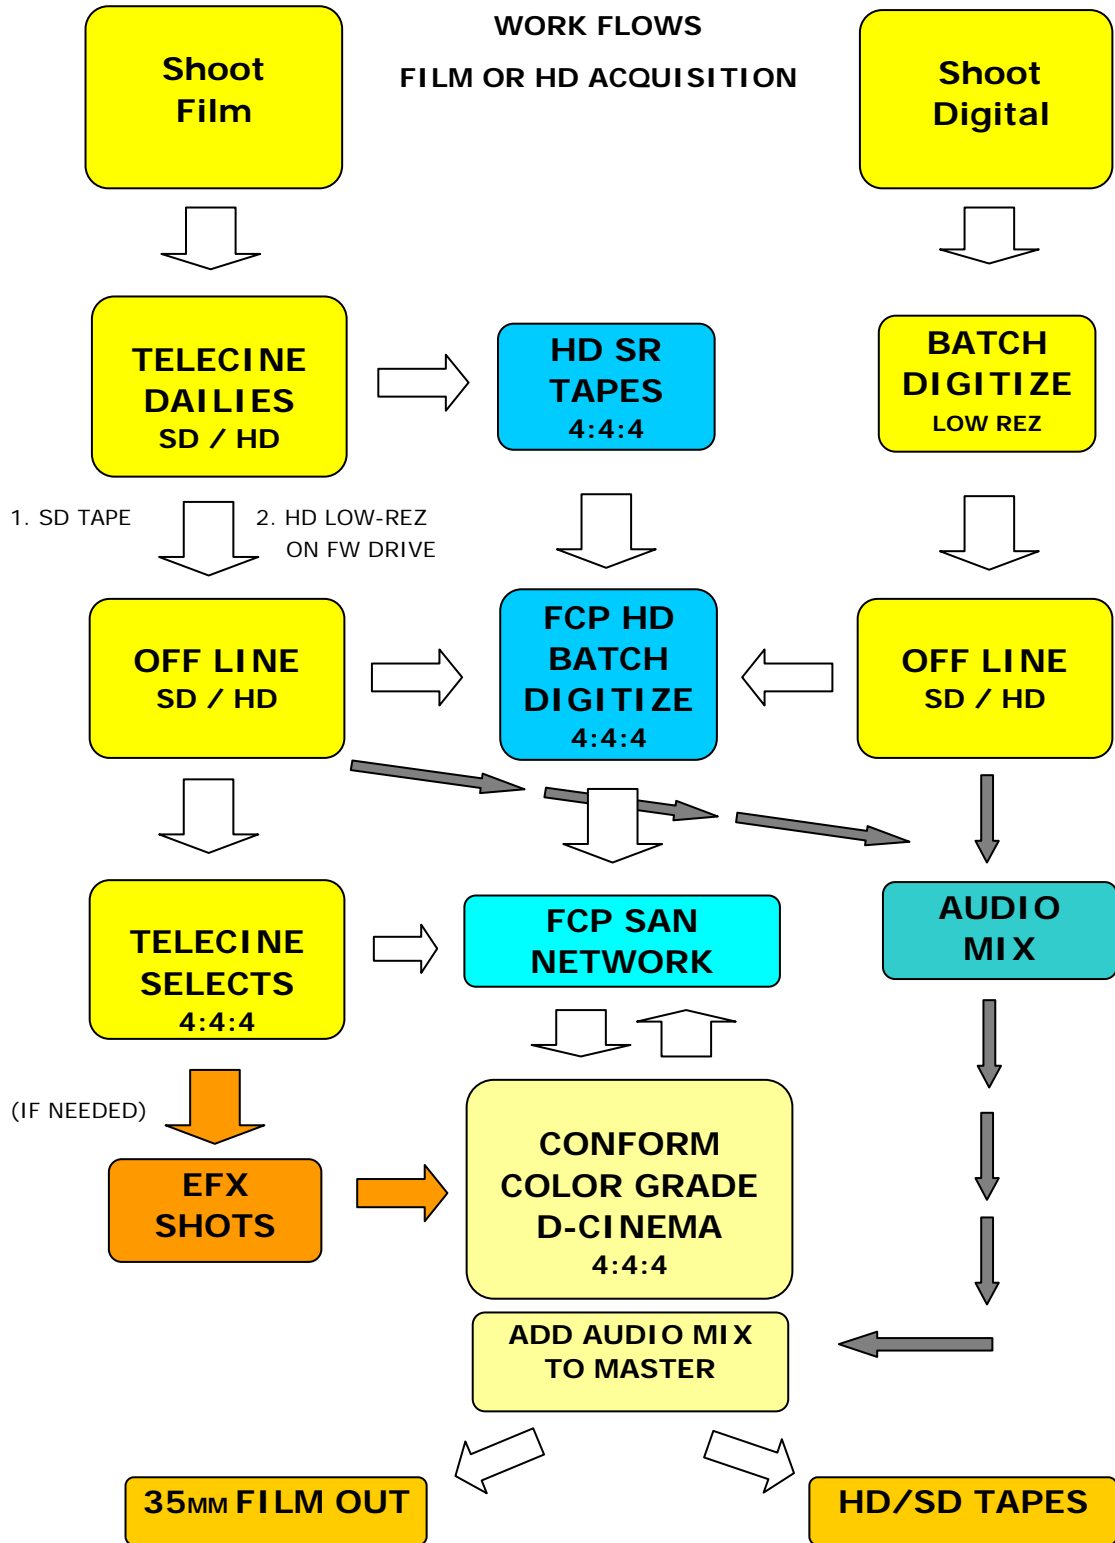

DIGITAL INTERMEDIATES

SD Tape Off Lines can be Avid or FCP based and EDLs imported to FCP for Conform.
HD Off Lines will be FCP ProRez in QT 24p format for delivery on FW Drive.